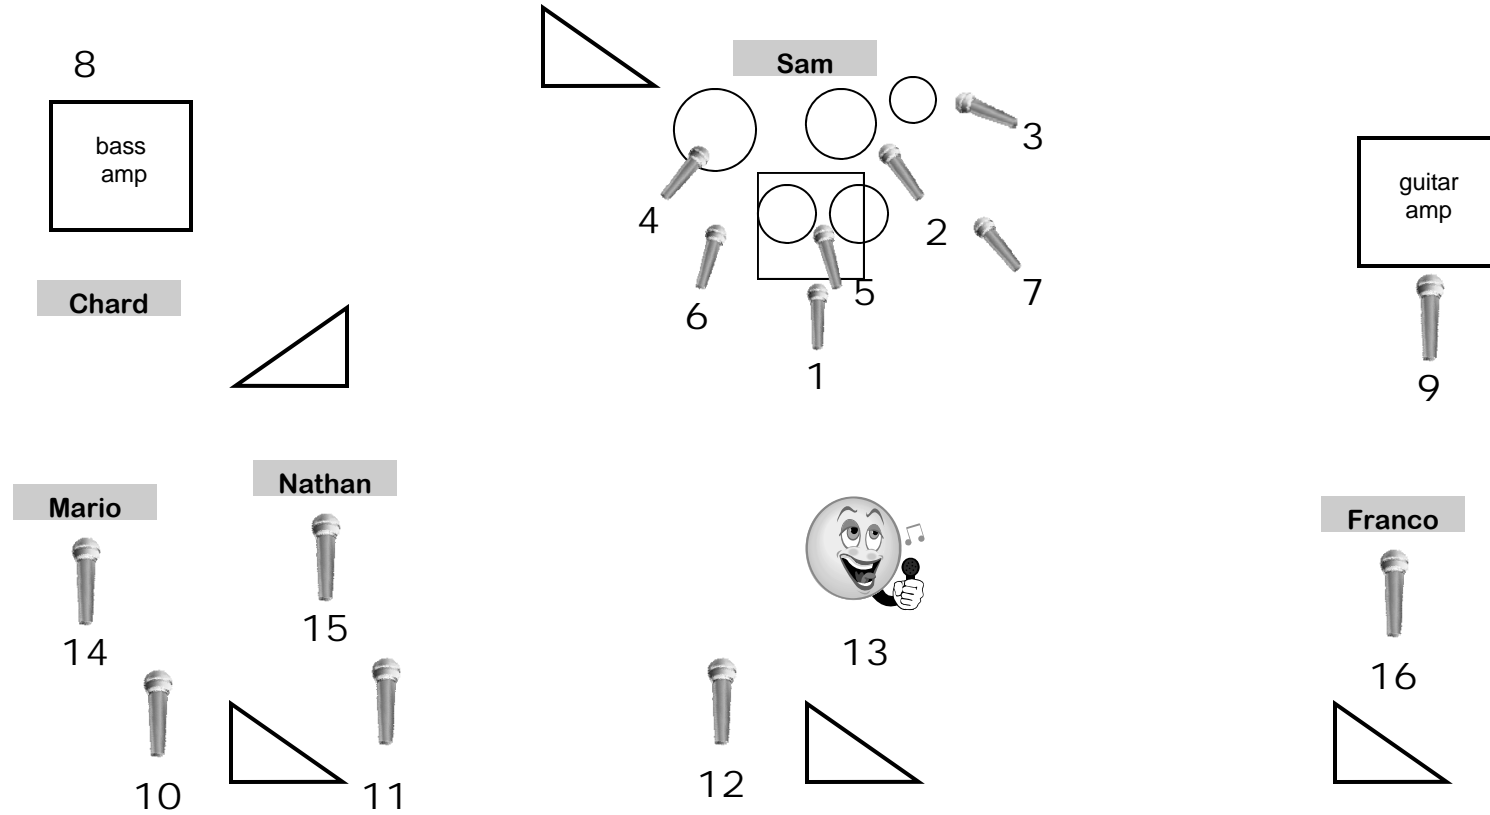

# LOCUST STREET TAXI—Stage Plot

D112	SM57	SM81	MD421	MD421	SM81	SM81	DI	SM57	SM57	SM57	SM57	SM58	SM58	SM58	SM58
comp/ gate 6:1-6db	comp/ gate 4:1-2db						comp 2:1-3db					comp 3:1	comp 3:1	comp 3:1	comp 3:1
kick Sam	snare	hat	floor tom	mount toms	left over- head	right over- head	bass Chard	guitar Franco	trumpet Mario	trom- bone Nathan	center horn	Vocal Lead	vocal Mario	vocal Nathan	vocal Franco
1	2	3	4	5	6	7	8	9	10	11	12	13	14	15	16