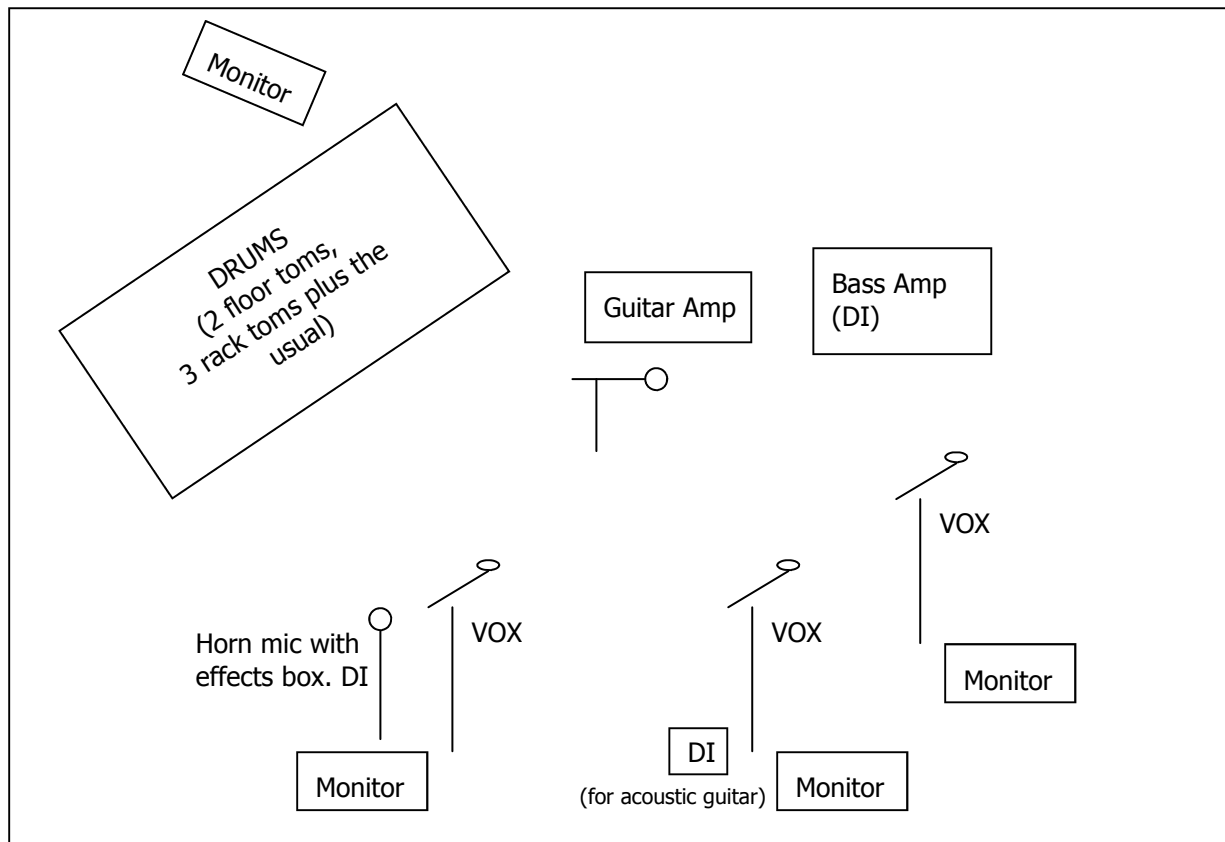

## Stage Plot and Tech Sheet

### LST Members

guitar/vocals: Franco  
horns/vocals: Nathan  
bass/vocals: James  
drums: Sam

### Notes

- Horn mic runs through a Boss harmony pedal with 1/4 inch input/output.
- Monitor mixes: start out with vox, guitar and bass in each mix
- Thank you very much for running sound.