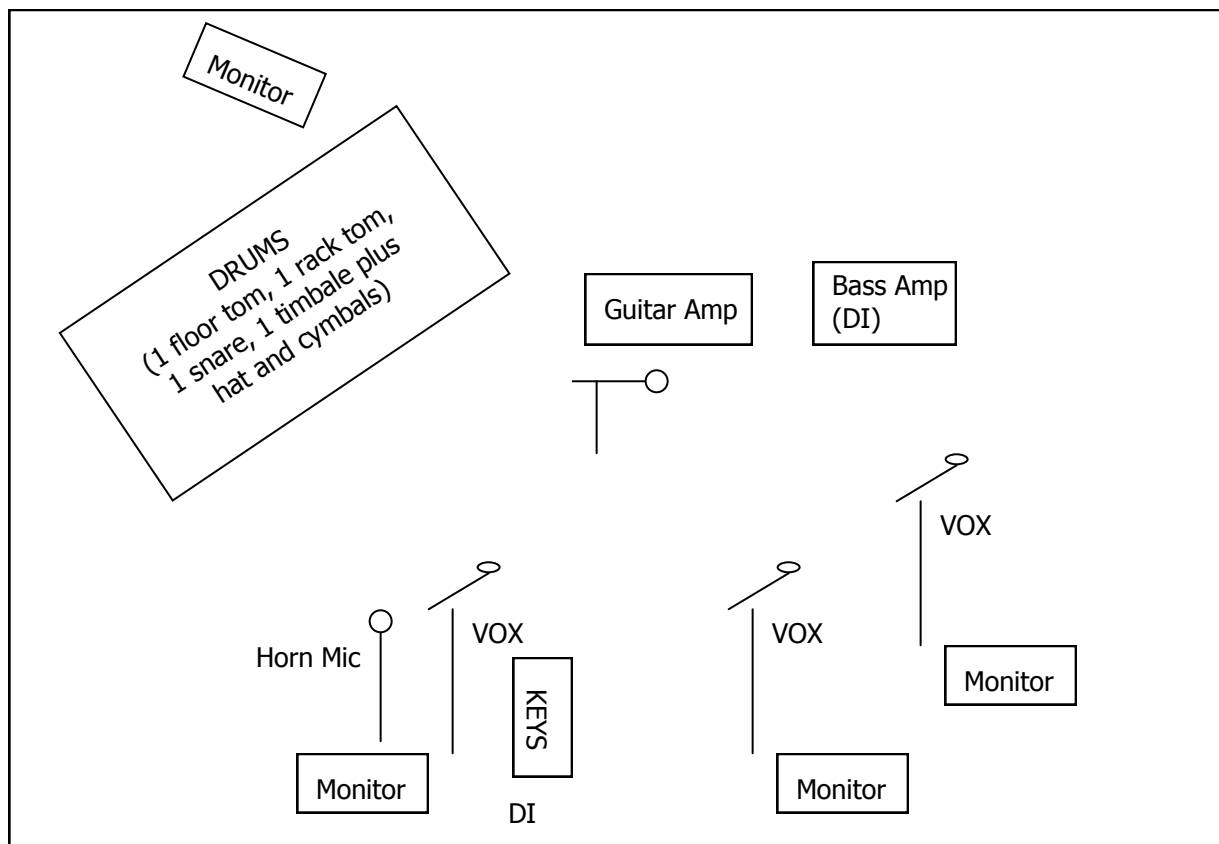

## Stage Plot and Tech Sheet

**Audience**

### LST Members

guitar/vocals: Franco  
horns/keys/vocals: Nathan  
bass/vocals: James  
drums: Sam

### Notes

- Bass player switches between acoustic stand-up bass and electric bass
- He runs both basses through the same amp.
- He likes a lot of monitor for the stand-up, but feedback can be an issue
- Thank you very much for running sound.